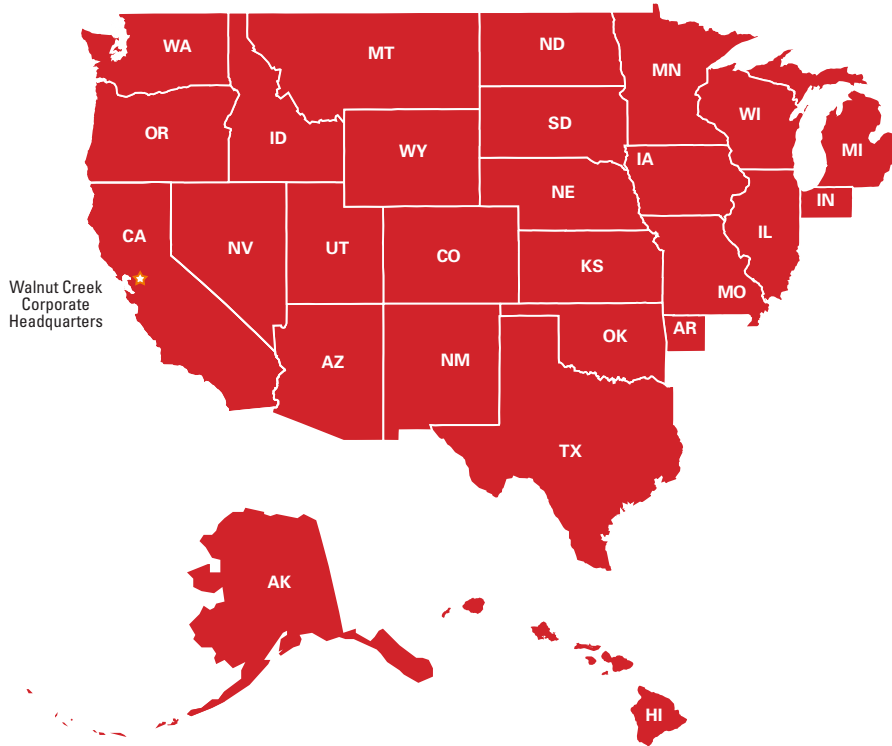

WEST REGION FIELD SALES

November 2011

800.280.4764

NAME	SALES TERRITORY	EXT	E-MAIL ADDRESS
Bill Shirreffs Regional VP	West Region	6510	bill.shirreffs@pmigroup.com
Kim Brewer Area Sales Manager	AK, AZ, CA, HI, ID, MT, NV, OR, UT, WA	9380	kim.brewer@pmigroup.com
Lisa Galbraith	WA, No. ID, MT	9344	lisa.galbraith@pmigroup.com
Trevor Roberge	AK, NW WA	9573	trevor.roberge@pmigroup.com
Verlee Mason	OR, So. ID, So. WA	9313	verlee.mason@pmigroup.com
Kymerly Gale	No. CA, HI	9588	kymberly.gale@pmigroup.com
Liz Scott	AZ, NV, UT	9311	liz.scott@pmigroup.com
JoAnn Honeycutt	So. CA – San Bern to SD	9310	joann.honeycutt@pmigroup.com
Kathleen Balaschak	So. CA – LA to SLObispo	9576	kathleen.balaschak@pmigroup.com
Michael Neiman Area Sales Manager	AR, CO, KS, MO, NE, NM, OK, SD, TX, WY	9518	michael.neiman@pmigroup.com
Michael Neiman	CO, WY, W. NE, SW SD	9518	michael.neiman@pmigroup.com
Cindy Copley	NM, W. TX	9338	cindy.copley@pmigroup.com
Carla Moore	SE TX	9721	carla.moore@pmigroup.com
Rhiannon Bolen	No. TX, E. TX	9757	rhiannon.bolen@pmigroup.com
Beverly Kerbow	So. TX	9745	beverly.kerbow@pmigroup.com
Michael Neiman	KS, OK, W. MO, NW AR	9518	michael.neiman@pmigroup.com
Kevin McBride Area Sales Manager	IA, IL, IN, MI, MN, MO, NE, ND, SD, WI	9746	kevin.mcbride@pmigroup.com
Robyn Craig	ND, SD, MN, W. WI	9584	robyn.craig@pmigroup.com
Patty Suppa	Chicago Metro Area	9725	patty.suppa@pmigroup.com
Kevin McBride	MI, Upper MI, No. IN	9746	kevin.mcbride@pmigroup.com
Tracey Schafer	IA, NE	9320	tracey.schafer@pmigroup.com
Jim Smith	MO, SW IL	9345	jim.smith@pmigroup.com
David Stephan	WI, Upper MI	9545	david.stephan@pmigroup.com
Marlin Miller	Central IL	9582	marlin.miller@pmigroup.com