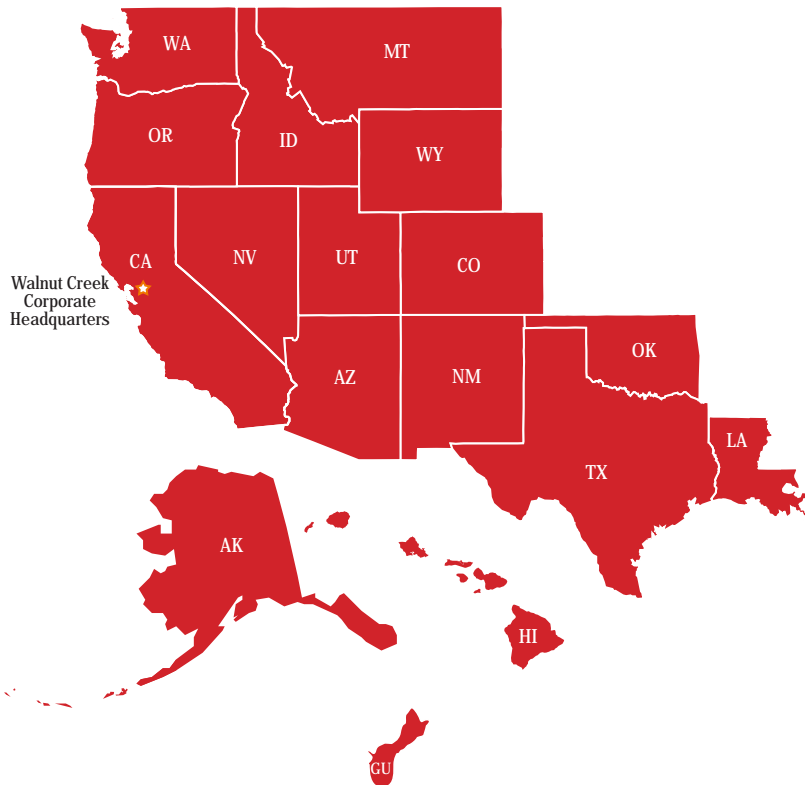

WESTERN REGIONAL FIELD SALES

February 2008

800.280.4764

NAME	SALES TERRITORY	PHONE EXT	E-MAIL ADDRESS
SUSAN KING Vice President	Western Region	9575	susan.king@pmigroup.com
Kim Brewer Area Sales Manager	Central/No. CA, CO, GU HI, ID, OR, WA, WY	9380	kim.brewer@pmigroup.com
Lisa Galbraith	ID, WA	9344	lisa.galbraith@pmigroup.com
Kim DelMonico	Central/No. CA	9339	kim.delmonico@pmigroup.com
Nancy Early	No. CA	9332	nancy.early@pmigroup.com
Phyllis Cox	HI, GU	9377	phyllis.cox@pmigroup.com
Shari Spiess	WA	9319	shari.spiess@pmigroup.com
Trina Phillips	CO, WY	9316	trina.phillips@pmigroup.com
Verlee Mason	ID, OR	9712	verlee.mason@pmigroup.com
JoAnn Honeycutt Area Sales Manager	AZ, So. CA, NM, NV, UT	9310	joann.honeycutt@pmigroup.com
Cindy Copley	AZ, NM	9338	cindy.copley@pmigroup.com
Rania Nassar	So. CA	9375	rania.nassar@pmigroup.com
Jim Smith	CA - San Diego, Riverside, San Bernardino	9345	jim.smith@pmigroup.com
Liz Scott	AZ, UT	9311	liz.scott@pmigroup.com
Tracey Schafer	NV, So. West UT	9320	tracey.scafer@pmigroup.com
Kim Hollingsworth Area Sales Manager	LA, OK, TX	9870	kim.hollingsworth@pmigroup.com
Beverly Kerbow	Austin, TX	9745	beverly.kerbow@pmigroup.com
Carla Moore	Houston, TX	9721	carla.moore@pmigroup.com
Don Marrs	Houston, TX	9779	don.marrs@pmigroup.com
Rhiannon Bolen	Dallas TX, OK	9757	rhiannon.bolen@pmigroup.com
Shelley Graham	LA	9788	shelley.graham@pmigroup.com